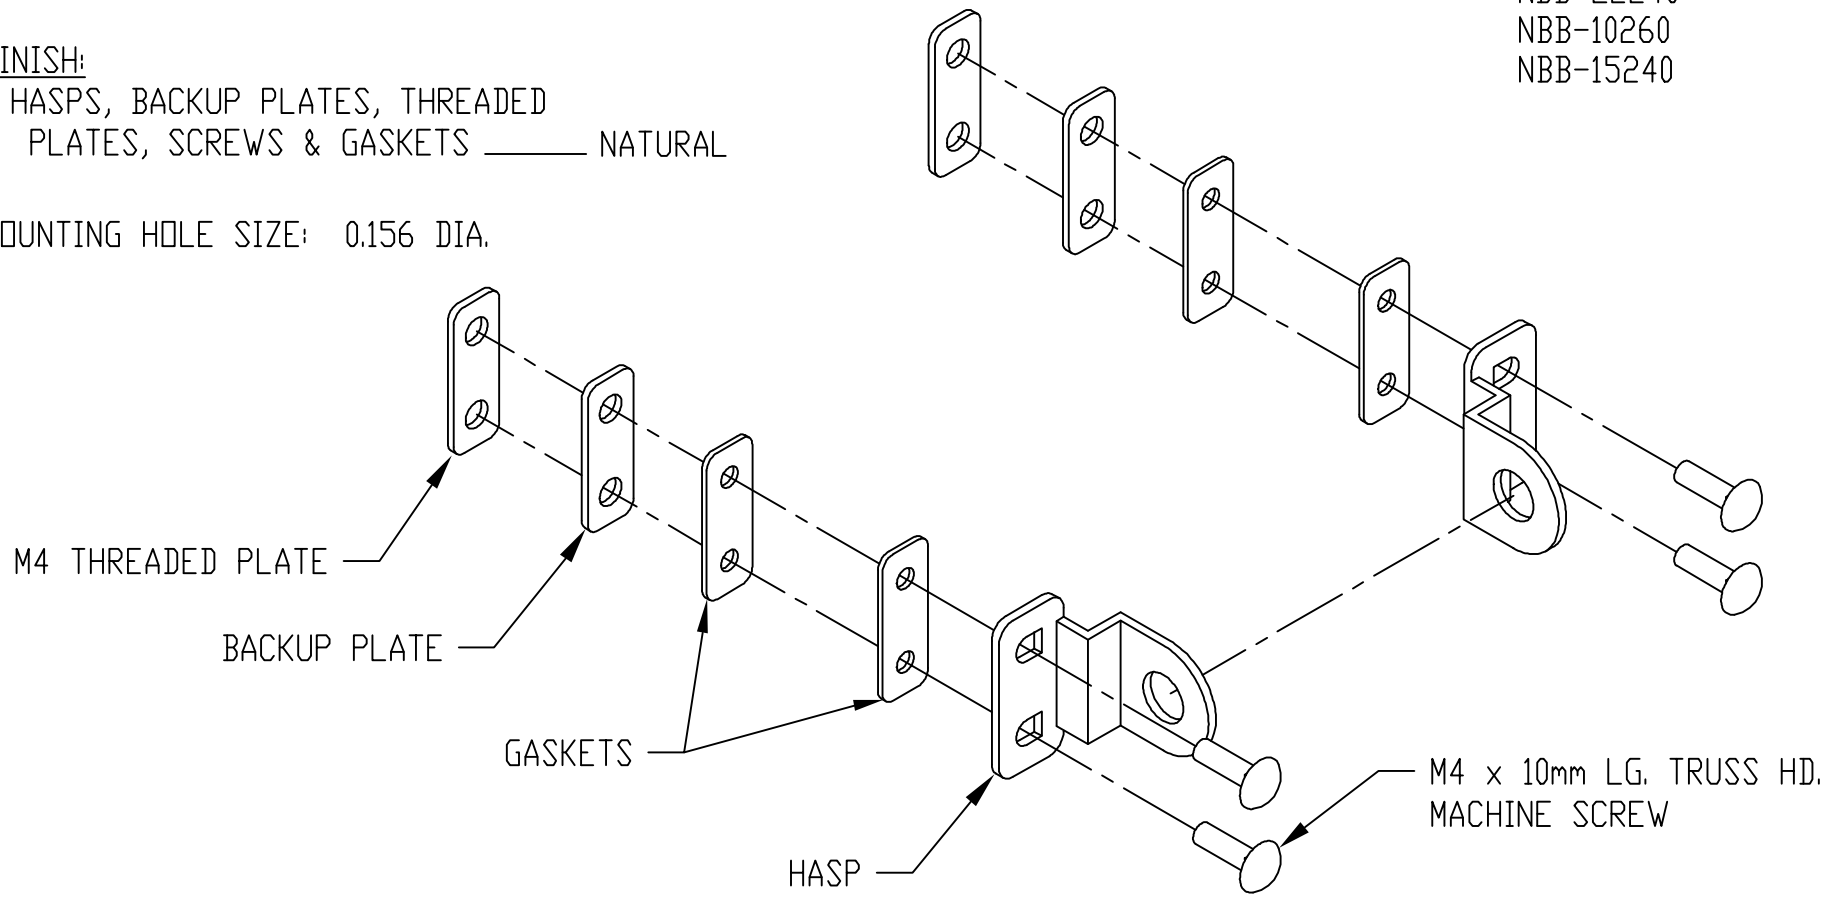

PART NAME	LOCKING HASP KIT	PART No.	NBX-10915	REV. DATE	8-27-08
-----------	------------------	----------	-----------	-----------	---------

MATERIAL:

HASPS, BACKUP PLATES,  
SCREWS \_\_\_\_\_ STAINLESS STEEL  
GASKETS \_\_\_\_\_ NATURAL RUBBER

WILL NOT FIT FOLLOWING:

NBB-10240  
NBB-22240  
NBB-10260  
NBB-15240

FINISH:

HASPS, BACKUP PLATES, THREADED  
PLATES, SCREWS & GASKETS \_\_\_\_\_ NATURAL

MOUNTING HOLE SIZE: 0.156 DIA.

PART NAME	INTERNAL PANEL HINGED BRACKET KIT	PART No.	NBX-10970	REV. DATE	
-----------	-----------------------------------	----------	-----------	-----------	--

MATERIAL:

BRACKETS \_\_\_\_\_ ABS/PC BLENDED PLASTIC  
SCREWS \_\_\_\_\_ STAINLESS STEEL  
CAPTIVE THUMB SCREWS \_\_\_\_\_ BRASS  
RETAINING C-CLIPS \_\_\_\_\_ STEEL

FINISH:

BRACKETS \_\_\_\_\_ LIGHT GRAY  
SCREWS \_\_\_\_\_ NATURAL  
RETAINING C-CLIPS \_\_\_\_\_ ZINC PLATED